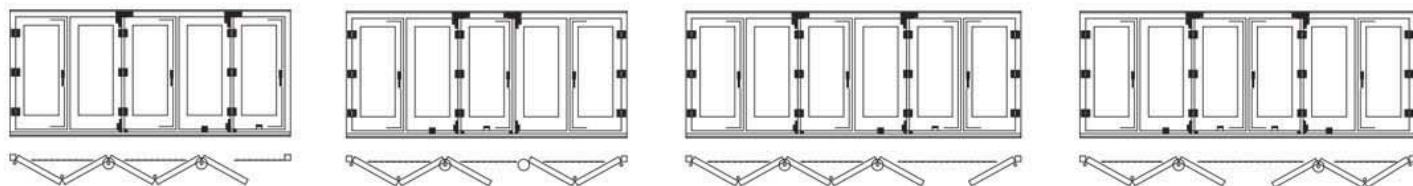

Bi-fold doors