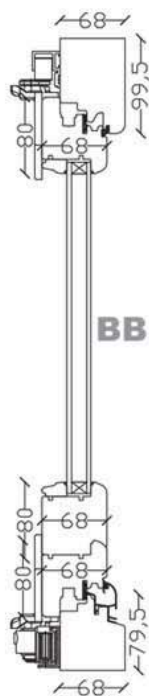

Bi-fold doors