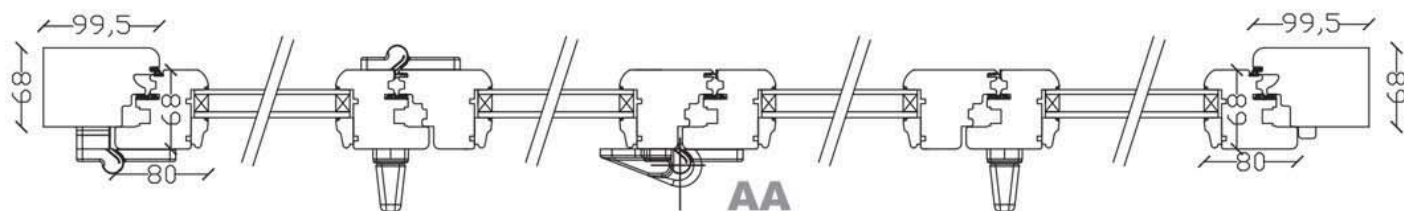

Bi-fold doors