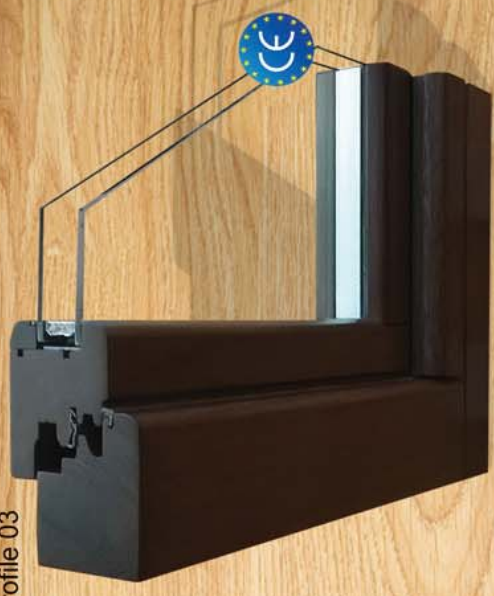

Types

profile 01

engineered timber 78mm

profile 02

engineered timber 68mm  
(default)

profile 03

solid timber 68mm

## Bi-fold doors