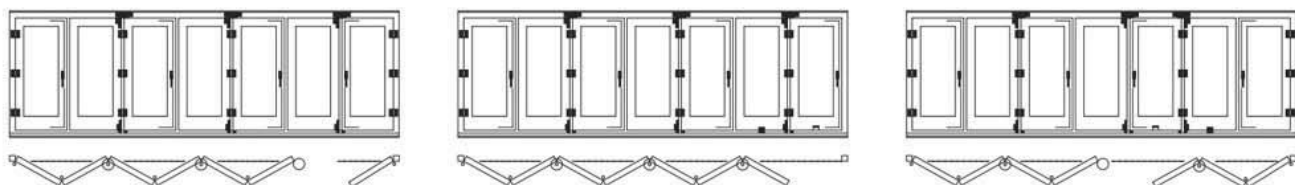

Bi-fold doors