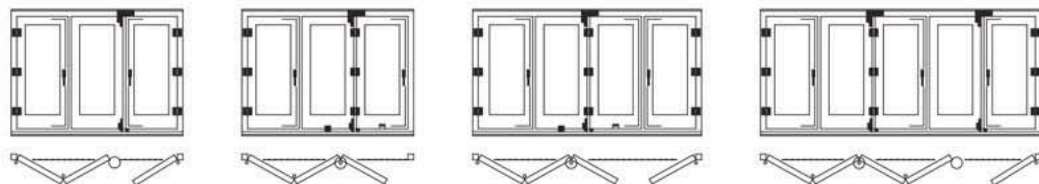

Bi-fold doors